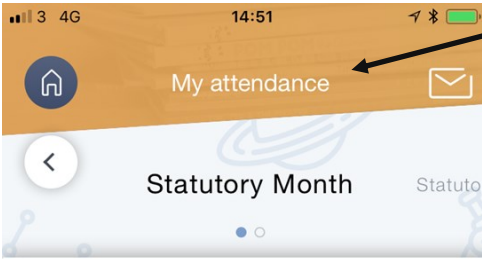

September 2018