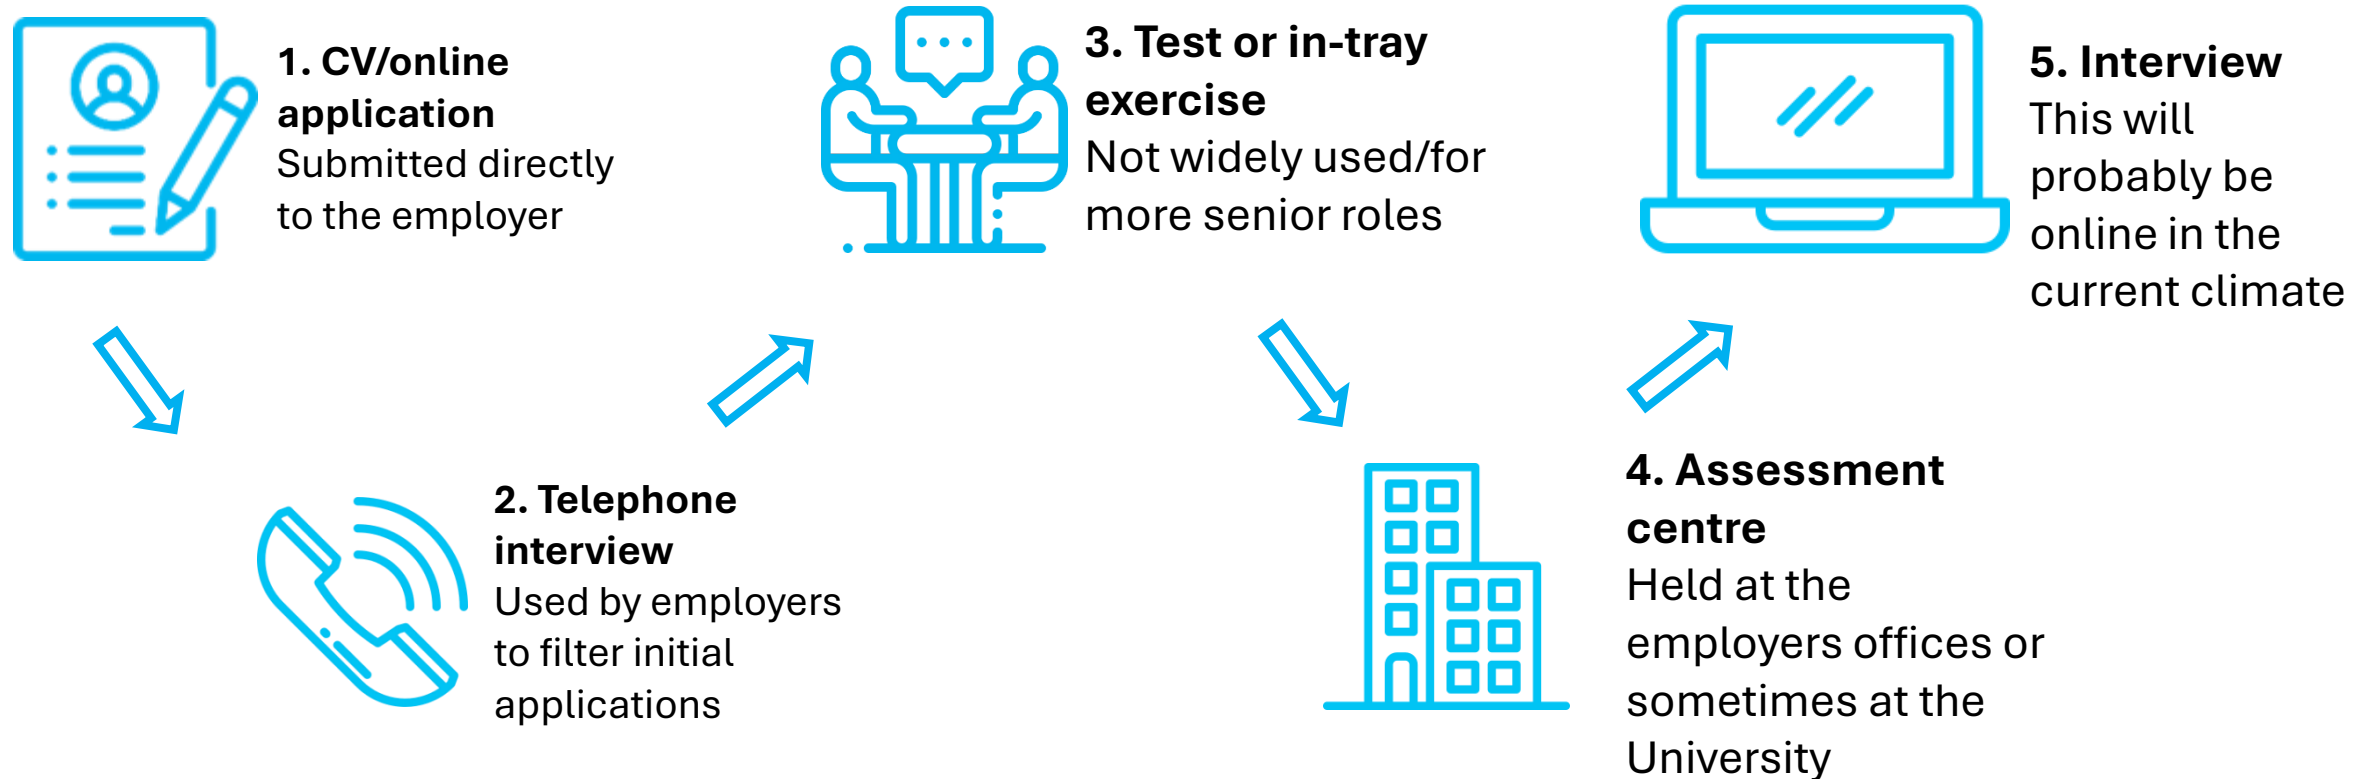

Degree Apprenticeship Application Process