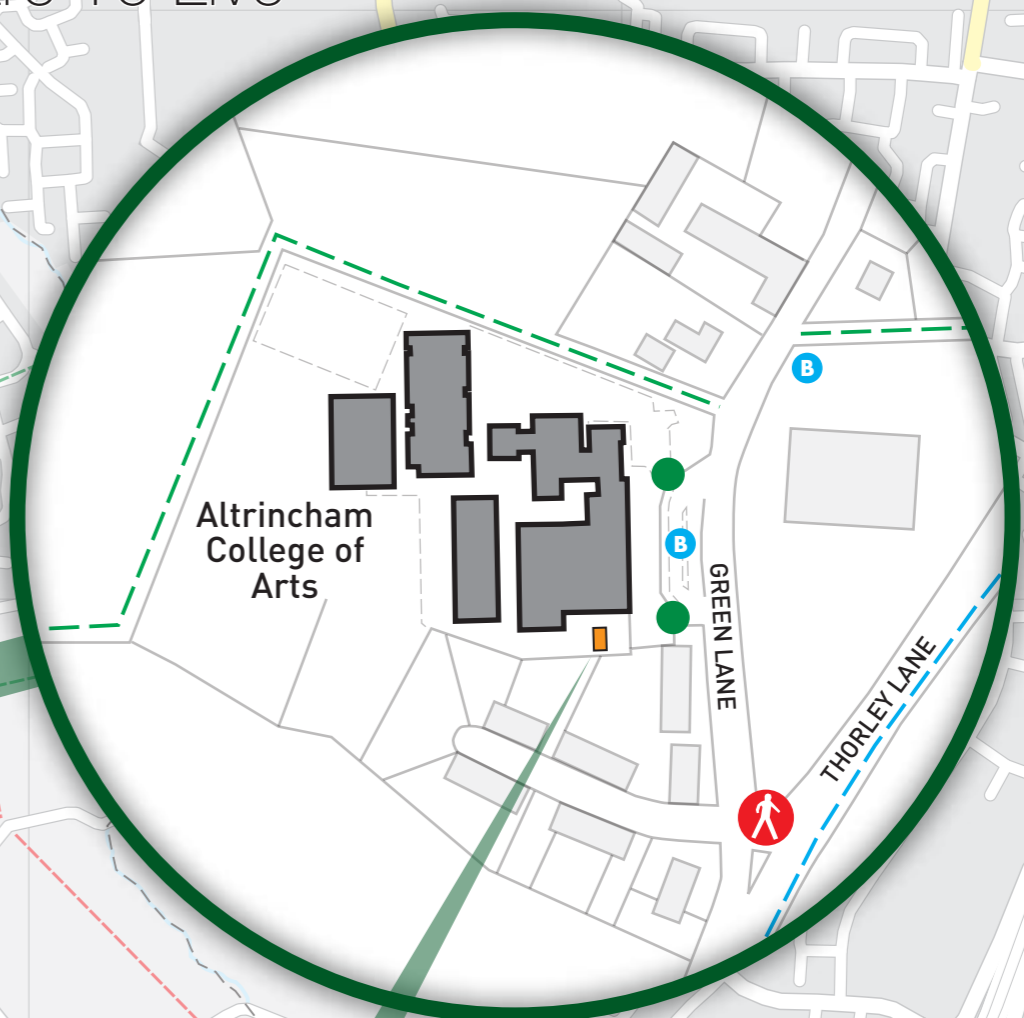

Altrincham College of Arts

To Know To Care To Live

Altrincham College of Arts
 Green Lane, Timperley,
 WA15 8QW
 Tel: 0161 980 7173
www.altrinchamcollege.com

Public Transport

The School's closest public transport links and services

- 25/20 - Public Service
- 712/714 - School Bus Service
- 713/715 - School Bus Service
- 737/770 - School Bus Service
- 771/772 - School Bus Service
- 796 - School Bus Service

Hale Railway Station
 Altrincham Interchange
 approx- 15 minute walk

Traveline Tel: 0871 200 2233
www.gmpte.com

Key to symbols

- School Crossing Patrol (SCP)
- Pedestrian Crossing
- Pedestrian Crossing with SCP
- Bus Stop
- Traffic Free Cycle route
- On Road Cycle route
- Footpath
- 1.5km walking zone (approx. 20 minutes)
- Cycle storage
- Major bus routes
- Main Pedestrian entrance(s)