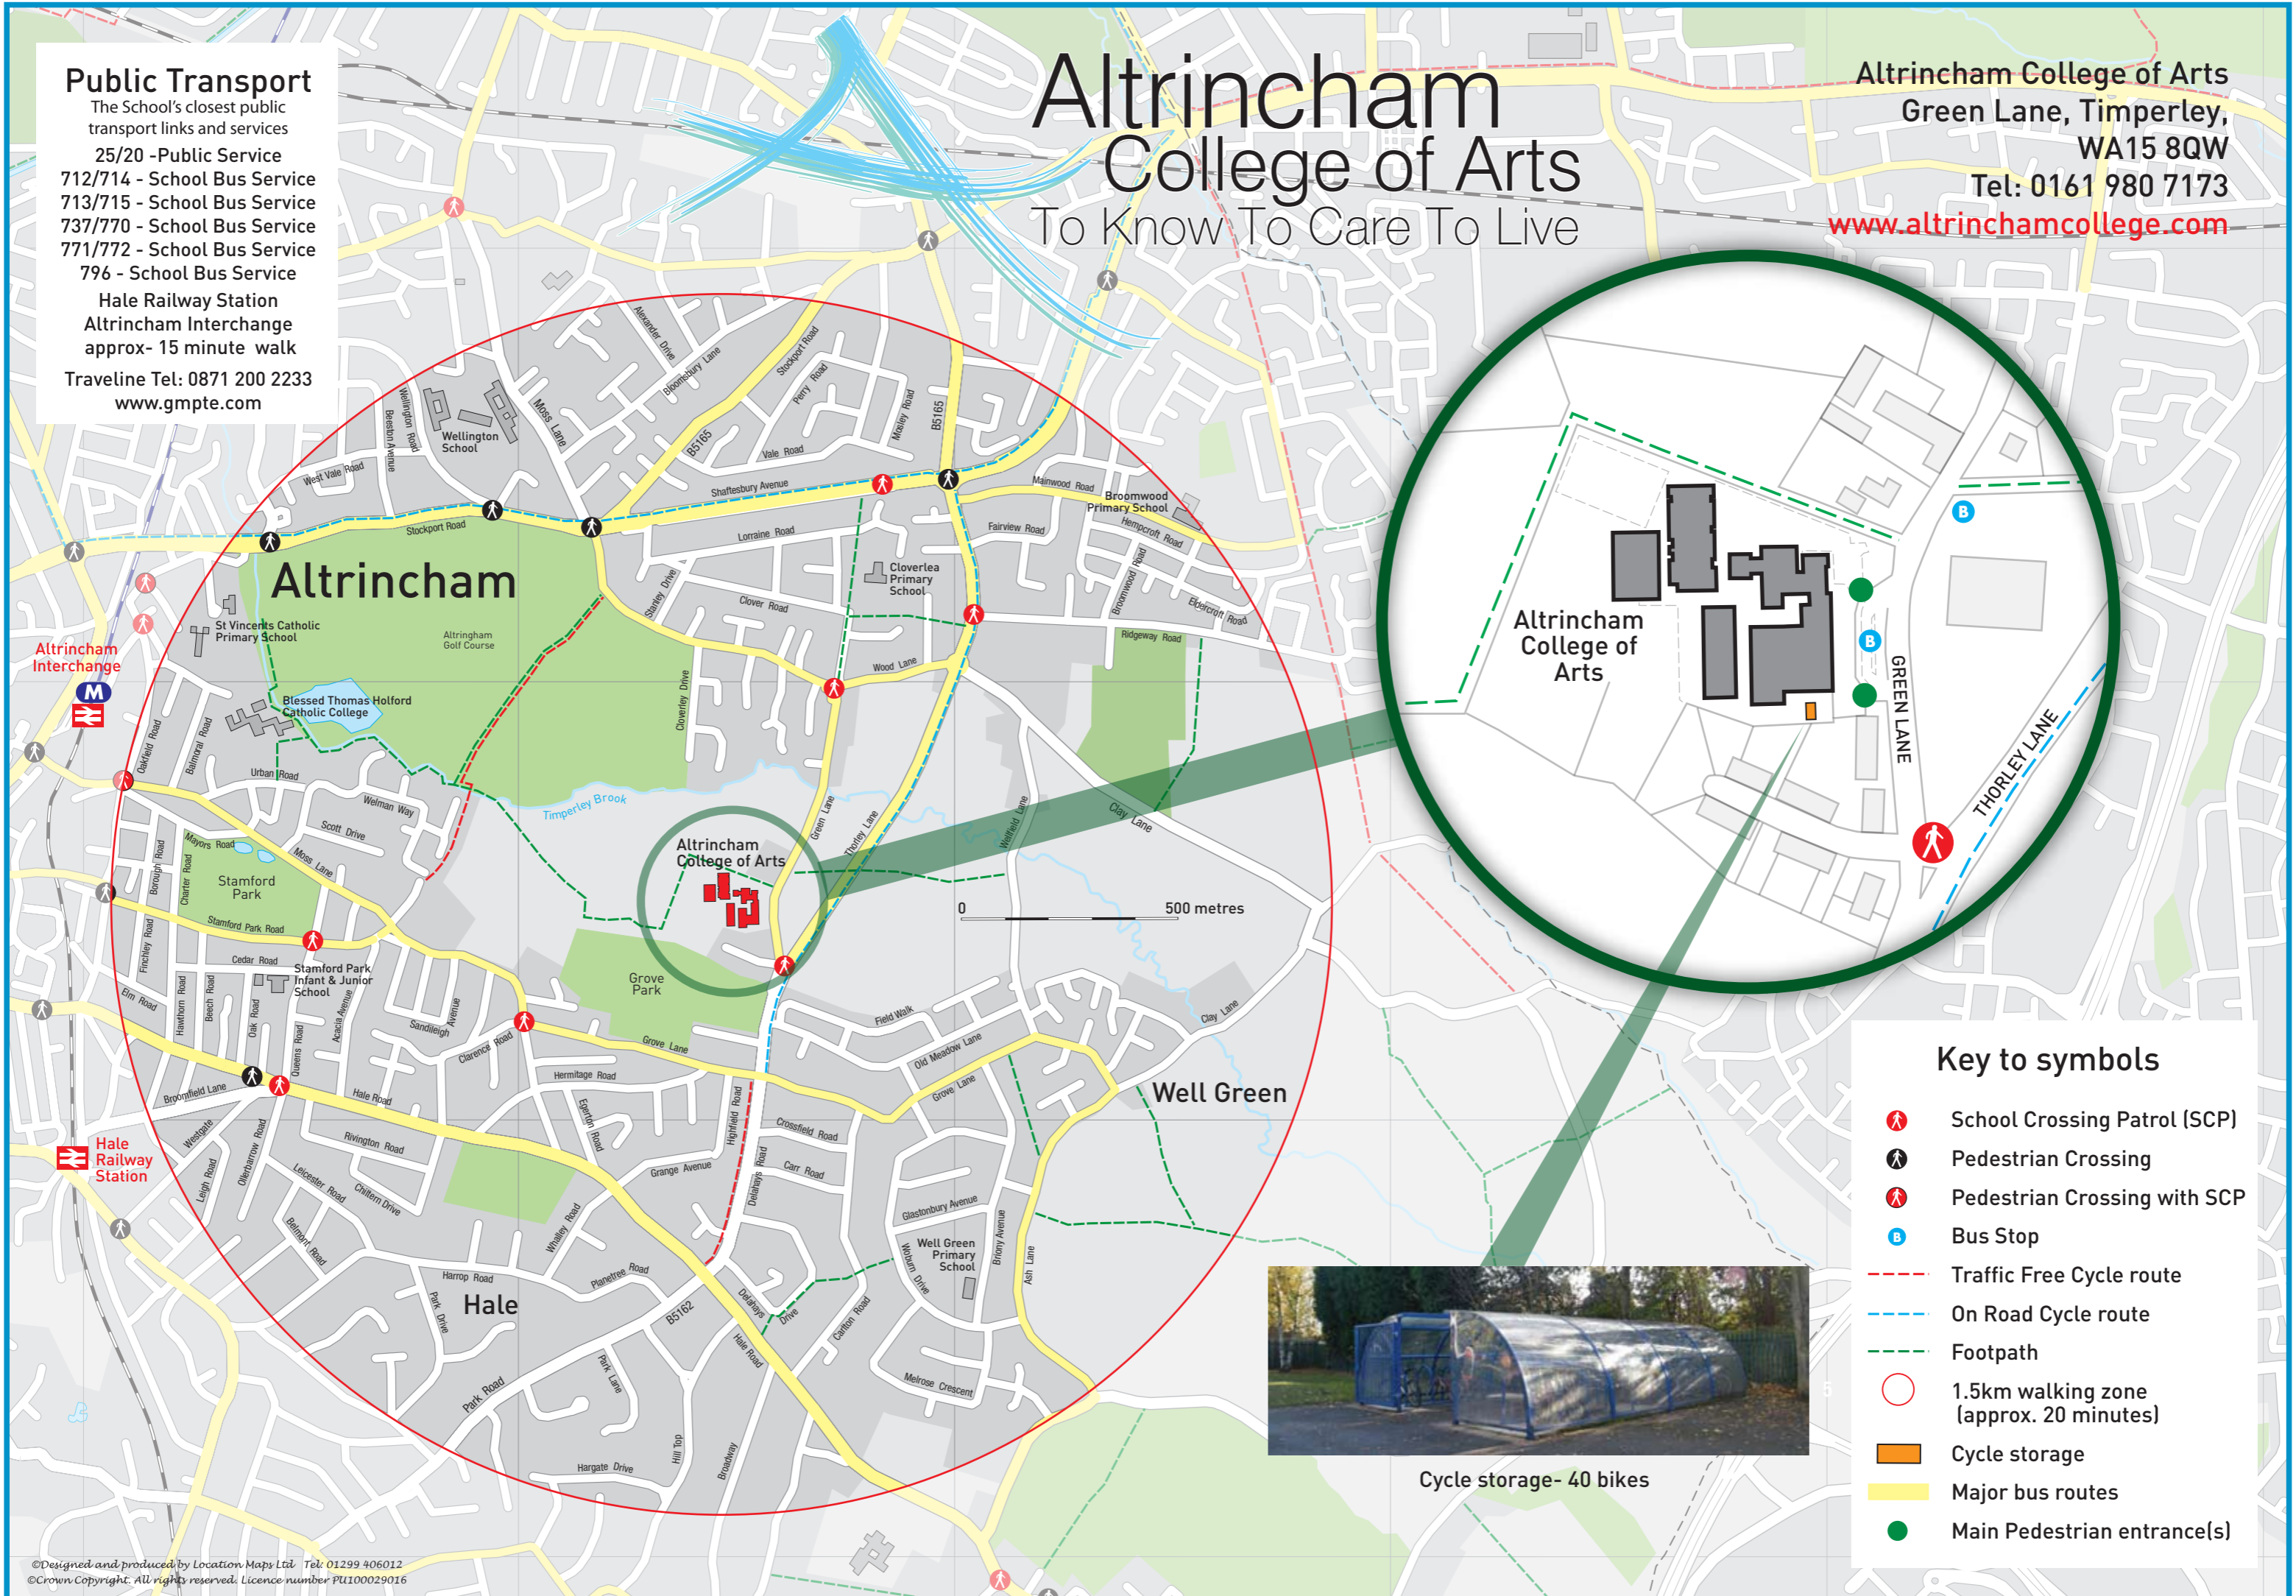

Altrincham College of Arts

To Know To Care To Live

Altrincham College of Arts
 Green Lane, Timperley,
 WA15 8QW
 Tel: 0161 980 7173
www.altrinchamcollege.com

Public Transport

The School's closest public transport links and services

- 25/20 - Public Service
- 712/714 - School Bus Service
- 713/715 - School Bus Service
- 737/770 - School Bus Service
- 771/772 - School Bus Service
- 796 - School Bus Service

Hale Railway Station
 Altrincham Interchange
 approx- 15 minute walk

Traveline Tel: 0871 200 2233
www.gmpte.com

Key to symbols

- School Crossing Patrol (SCP)
- Pedestrian Crossing
- Pedestrian Crossing with SCP
- Bus Stop
- Traffic Free Cycle route
- On Road Cycle route
- Footpath
- 1.5km walking zone (approx. 20 minutes)
- Cycle storage
- Major bus routes
- Main Pedestrian entrance(s)